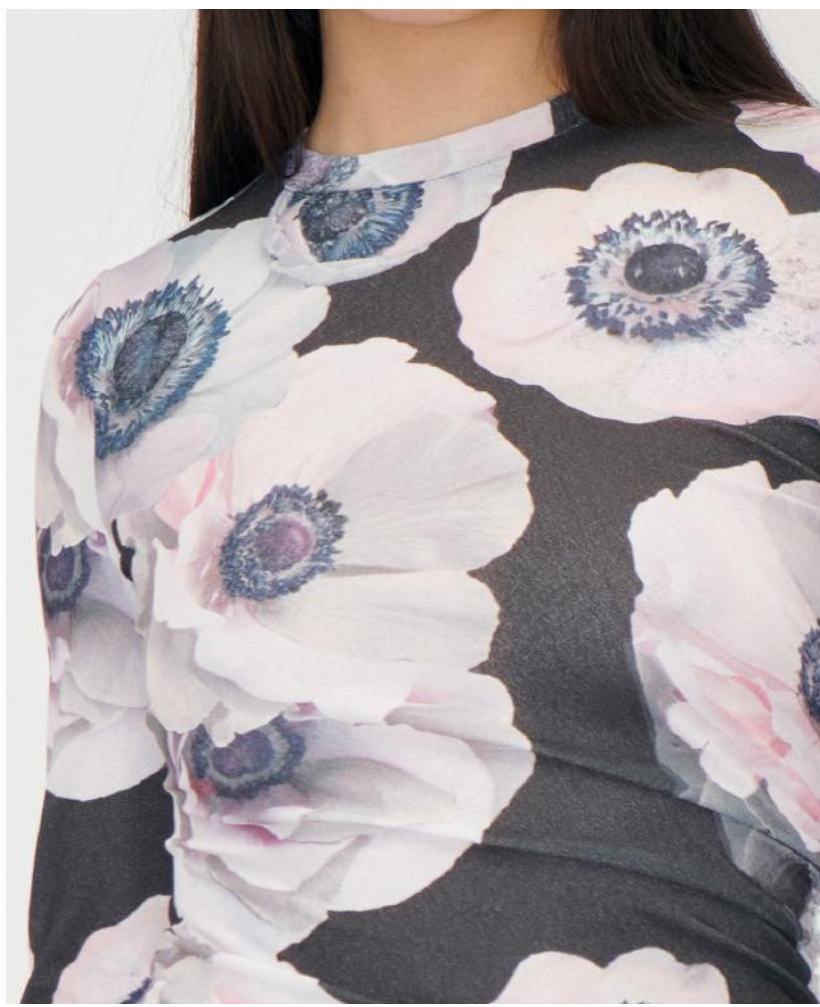

LOOK

59

ASYMMETRIC LONG SLEEVE TOP

NOSTALGIC
ANEMONE

DENIM FLARED PANTS

WASHED
PATCHWORK
DENIM

CRYSTAL DOME BALLERINA

BLACK