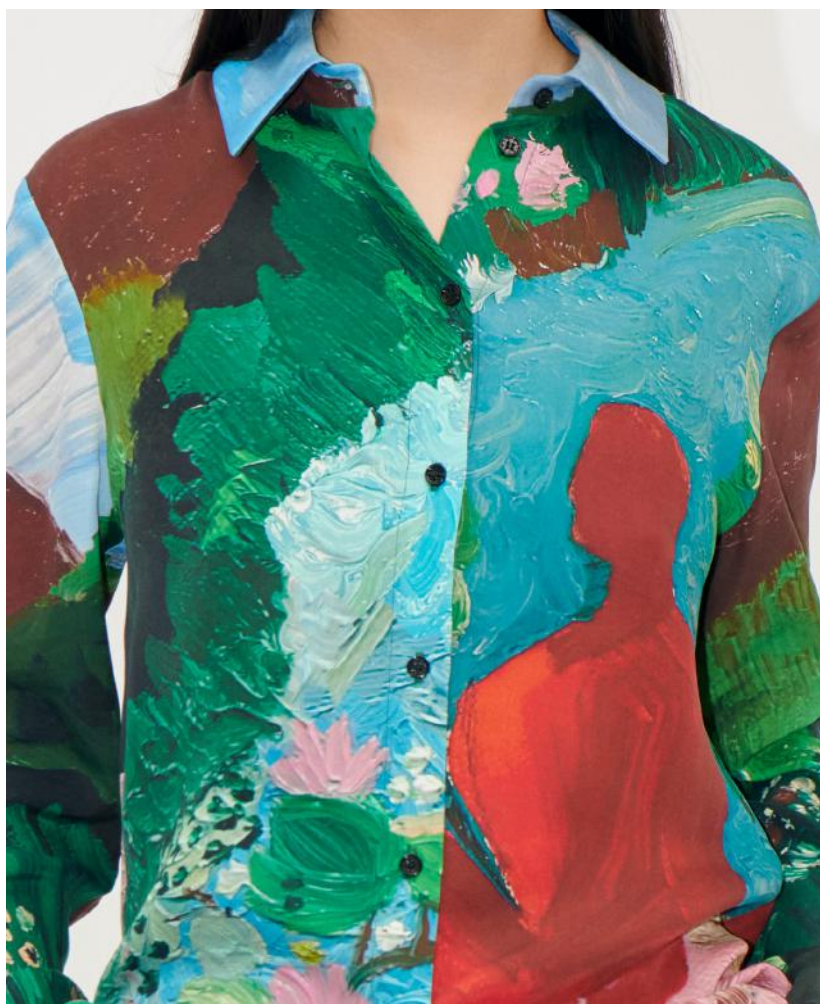

LOOK

19

LONG SLEEVE SHIRT

SUMMER HOUSE

WIDE LEG LONG PANTS

BORDEAUX

EMBELLISHED MARY JANE

BLACK