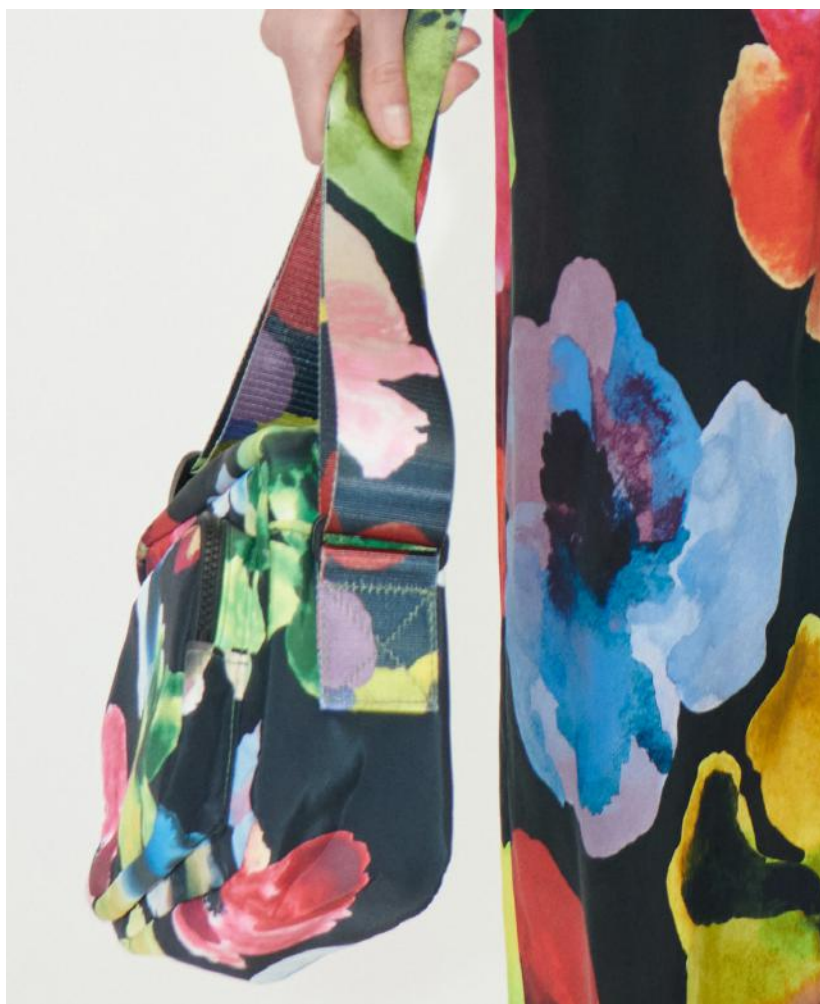

LOOK

32

LONG SLEEVE SHIRT

WATERCOLOR BLOOM

ELASTICATED LONG PANTS

WATERCOLOR BLOOM

CROSSBODY BAG

WATERCOLOR BLOOM

CRYSTAL DOME BALLERINA

BLACK